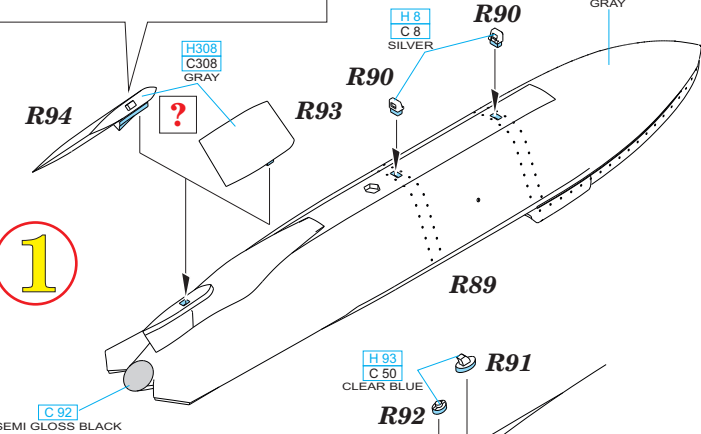

AGM-158

BEST BRASS RESIN AROUND!

1

2

-  REMOVE
ODSTRANIT
-  BEND
OHNOUT
-  GRIND
OBROUSIT
-  ? OPTION
VOLBA
-  DRILL HOLE
VRTAT OTVOR
-  REPLACE
NAHRADIT
-  SYMMETRICAL ASSEMBLY
SYMETRICKA MONTAZ
-  SCRIBE THE PANEL AND HOLES
RYTI
-  REVERSE SIDE
OTOČIT

3

STOWED WINGS AND TAIL

DEPLOYED WINGS AND TAIL