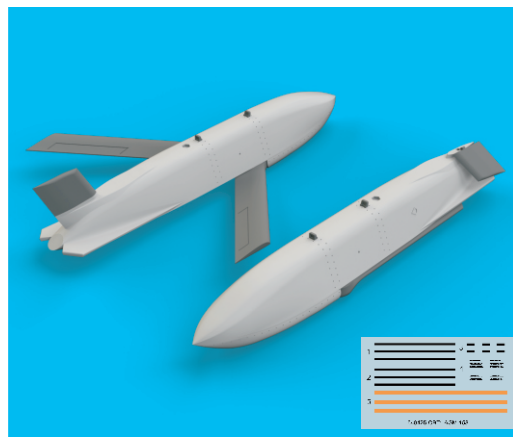

648 425 AGM-158

1/48

BRASSIN

BRASSIN

eduard

AGM-158