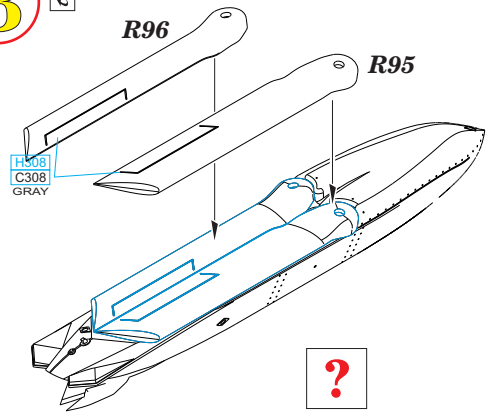

AGM-158

BEST BRASS RESIN AROUND!

1

2

-  REMOVE
ODSTRANIT
-  BEND
OHNOUT
-  GRIND
OBROUSIT
-  ? OPTION
VOLBA
-  DRILL HOLE
VRTAT OTVOR
-  REPLACE
NAHRADIT
-  SYMMETRICAL ASSEMBLY
SYMETRICKA MONTAZ
-  SCRIBE THE PANEL AND HOLES
RYTI
-  REVERSE SIDE
OTOČIT

3

STOWED WINGS AND TAIL

DEPLOYED WINGS AND TAIL