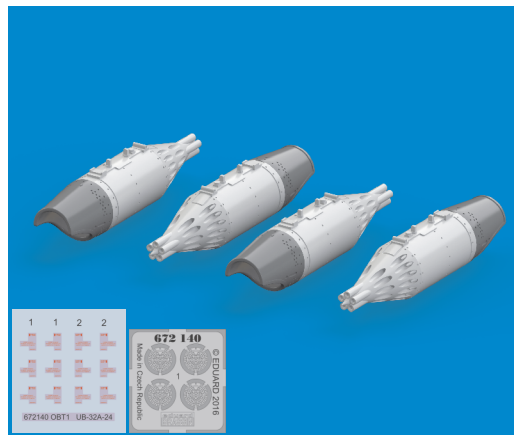

672 140 UB-32A-24 rocket pods 1/72

BRASSIN

BRASSIN

eduard