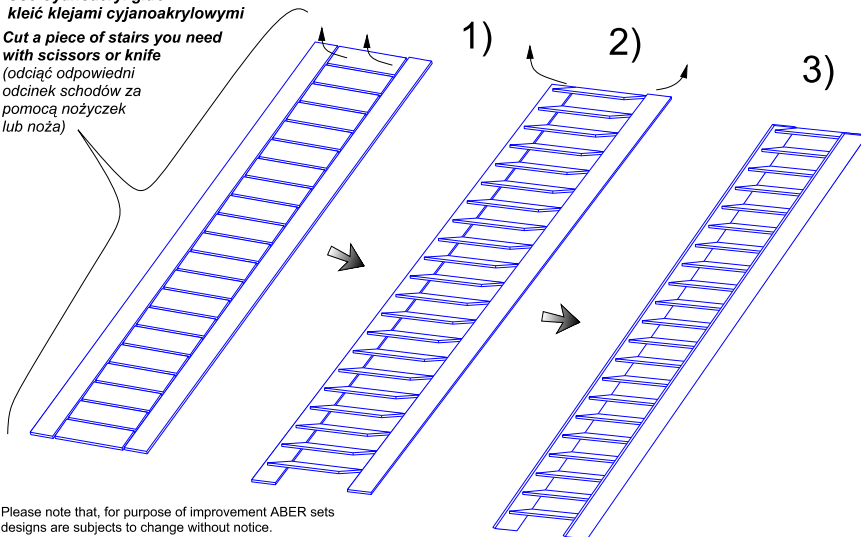

WARNING

**Use Cyanoacryl glue
kleić klejami cyjanoakrylowymi**

**Cut a piece of stairs you need
with scissors or knife**

(odciąć odpowiedni
odcinek schodów za
pomocą nożyczek
lub noża)